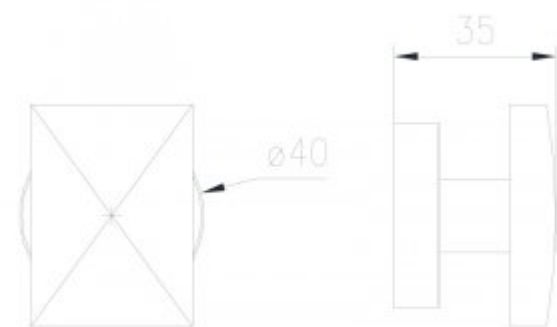

Hanger with a cat B530/1

- Made of high-class stainless steel
- Covered with epoxide paint in children-friendly colors
- Vandal-resistant
- Durability and reliability
- Produced in EU
- Easy to use
- Easy to montage
- CE certificate

intended use	for towel
housing	Stainless steel, 1,2 thick
finishing	blue, yellow and red
material	AISI 304
montage	wall
includes	Mounting kit

Made of high-class stainless steel. Thanks to colors and material, dispenser is not only children-friendly but also durable.