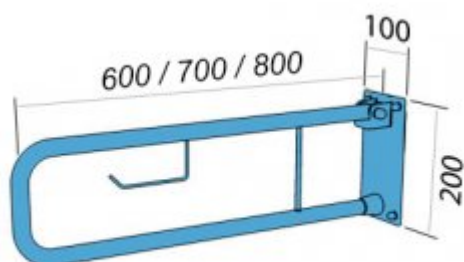

Hinged arch handrail with space for 80cm paper UR8p

- Holder for an additional roll of toilet paper
- Screw covers
- Mounting kit included
- Silicone pads to eliminate unevenness

Material	Carbon steel
Finish	Powder coated in white
Type of coating	Polyester paint
Coating thickness	120 μ
Handrail type	Tilting, arched, wall with space for toilet paper
Handrail length	800 mm
Tube diameter	Ø 25 mm
The wall thickness	1,5 mm
Maximum load	120 kg
Hole diameter	Ø 6,5 mm
Number of fixing holes	4
Includes	6x60 mm screws, 10x60 mm plugs

Handrail for people with disabilities arched, tilting, a wall with space for paper, 800 mm long, general-purpose, made of 25 mm diameter carbon steel tube, powder-coated, white. We use this type of handrail in the wc area.