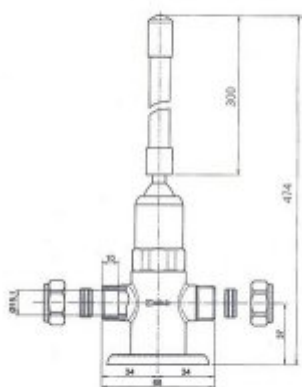

knee battery 9100

- The body is made of chrome-plated brass
 - The rod is made of high quality plastic
 - Water pressure reduction
 - High resistance to vandalism due to the highest quality materials
 - Exceptional durability and reliability
 - Italian product
 - Simple operation
 - Easy assembly
 - 15 years manufacturer's warranty excluding consumable parts
 - PZH certificate, CE declaration
- *9020 washbasin mixer can be used

Option	For mixed water
Connector	1/2"
Mixer	-
Design	Vandal resistant - chrome plated brass
Water time flow	Water flow time : Standard from 8-12 seconds \pm 1 second
Start	by using the stick
Water pressure reductor	: up to 6l / min.
Contains	Battery, mounting kit