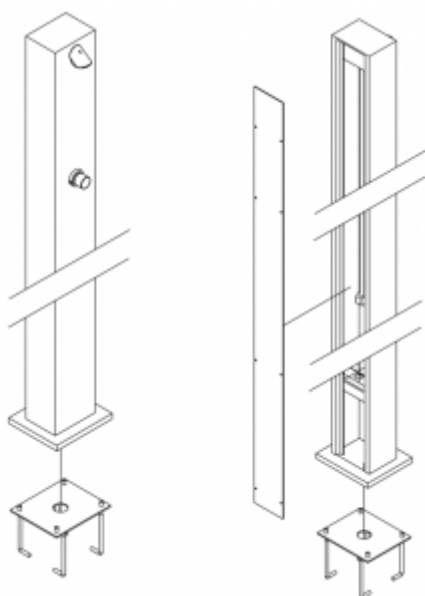

## Shower tower 9220

- AISI 316 stainless steel structure
- Exceptional durability and reliability
- Simple operation
- Easy assembly
- Push-button control
- Self-closing time 15 secs at 3 bars (not adjustable)
- Flow limiter 8 l/min

Option	For cold or mixed water
Connector	1/2"
Design	AISI 316 stainless steel structure
Water time flow	Standard from 30 to 50 seconds $\pm$ 1 second
Start	By means of the button
Water pressure reductor	up to 8l / min.

Column shower set made of AISI 316 stainless steel, adapted for floor mounting. The shower set 9220 has one 1/2" connection for cold or mixed water, with a standard water flow time of about 30-50 seconds  $\pm$  1 second. The flow system is enriched with a safety device that automatically shuts off the water flow after 15 seconds at a pressure of 3 bar.