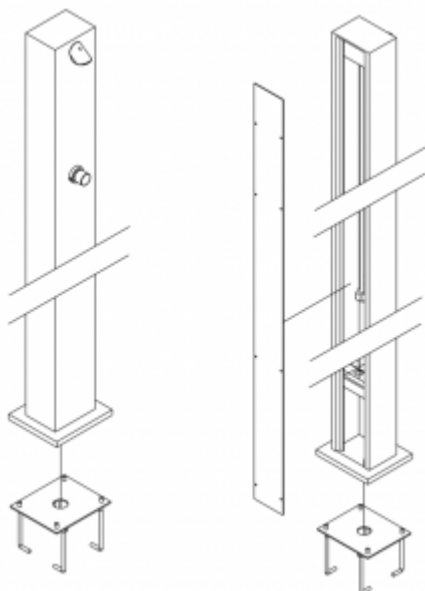

Shower tower 9231

- AISI 316 stainless steel structure
- Exceptional durability and reliability
- Simple operation
- Easy assembly
- Shower head with unscrewing control system
- Single lever mixer with ceramic disc cartridge
- Flow limiter 8 l/min

Connector	1/2"
Design	AISI 316 stainless steel structure
Water time flow	Standard from 30 to 50 seconds \pm 1 second
Start	By means of the button
Water pressure reductor	up to 8l / min.

Column shower set made of AISI 316 stainless steel, adapted for outdoor-floor installation. The shower set 9231 is equipped with a ceramic mixer. Standard water flow bowls are approximately 30-50 seconds \pm 1 second. The flow system is enriched with a safety device that automatically shuts off the water flow after 15 seconds at a pressure of 3 bar.