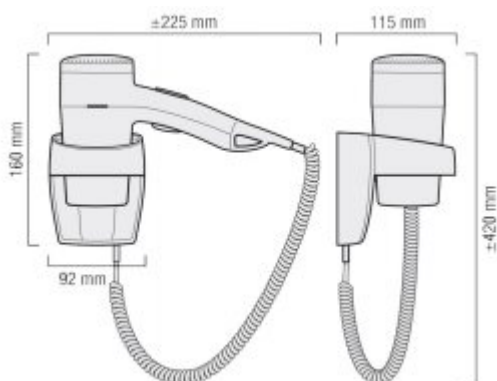

Wall-mounted hair dryer with holder R801

- Ripple wire SECURITY heating element
- On/Off push button
- IP20
- 1 temperature/air flow setting
- Concentrator nozzle
- Wall holder with connection to electrical mains without switch

Assembly type	Wall-Mounted
Finish	White
ElectroStop system	No
Power	1200 W

The R801 compact hotel dryer is a product that has been designed for wall / stationary installation. The R801 dryer has one airflow and temperature setting. In addition, this compact product is equipped with an automatic safety switch on / off. R801 dryers are designed for use with high and medium intensity of use. The small size of the EXECUTIVE 1200 model makes it suitable for even the smallest spaces.