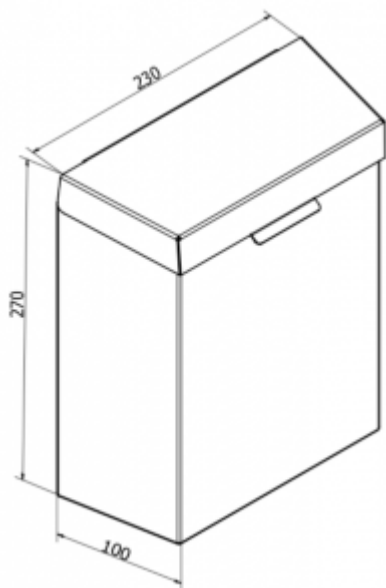

Waste bin C7506

- Made of AISI 304 stainless steel
- Two variants: C7506S, brushed steel, C7506C polished steel
- Conical bore
- Removable basket cover
- Resistant to moisture and corrosion
- High resistance to vandalism
- Can be attached to the wall
- Easy to assemble
- Mounting kit included
- Easy to clean

Housing	Stainless steel
Finishing	Matt/ Gloss
Design	Vandal-proof execution
Material	AISI 304
Dimensions	230x270x100 mm
Capacity	5,5 L
Includes	Mounting kit included

A 27-liter waste bin made of AISI 304 stainless steel is universal equipment for any public space. Metal baskets are ideal for rooms such as public toilets, toilets at gas stations, mops (Passenger Service Area) or in restaurants.

Each C7527T basket is made of the aforementioned AISI 304 stainless steel, which is characterized by high resistance to vandalism and, importantly, is highly resistant to moisture, corrosion, and rust. The total dimensions are: Height: 270 mm Width: 230 mm Depth: 100 mm