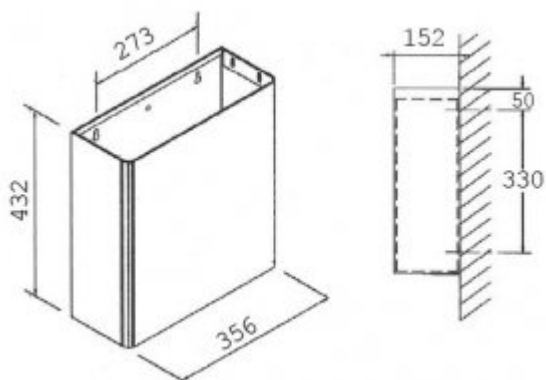

Waste bin C7525A

- easy to use thanks to the large opening
- large capacity reduces the frequency of service
- can be attached to the wall
- has convenient hooks for attaching the trash bag

Housing	Stainless steel
Finishing	Black
Design	Vandal-proof execution
Material	AISI 304
Lock	the key
Dimensions	358 x 435 x 155 mm
Capacity	25 L
Includes	Mounting kit included, key included

Open basket made of stainless steel. Matte finish. Vandal resistant design. Capacity: 25 L. Wall mount. The basket is equipped with hooks for securing the bag. High quality stainless steel: AISI 304, 1.2 mm.