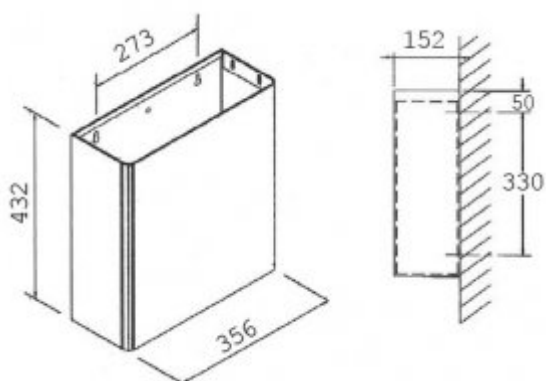

Waste bin C7525C

- easy to use thanks to the large opening
- large capacity reduces the frequency of service
- can be attached to the wall
- has convenient hooks for attaching the trash bag

| | |
|------------|------------------------|
| Housing | Stainless steel |
| Finishing | Polished finish |
| Design | Vandal-proof execution |
| Material | AISI 304 |
| Dimensions | 358 x 435 x 155 mm |
| Capacity | 25 L |
| Includes | Mounting kit included |

Open basket made of stainless steel. Polished finish. Vandal resistant design. Capacity: 25 L. Wall mount. The basket is equipped with hooks for securing the bag. High quality stainless steel: AISI 304, 1.2 mm.