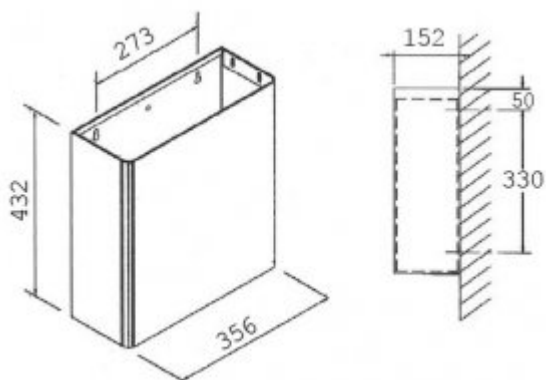

## Waste bin C7525S

- easy to use thanks to the large opening
- large capacity reduces the frequency of service
- can be attached to the wall
- has convenient hooks for attaching the trash bag

|            |                                     |
|------------|-------------------------------------|
| Housing    | Stainless steel                     |
| Finishing  | Matt                                |
| Design     | Vandal-proof execution              |
| Material   | AISI 304                            |
| Lock       | the key                             |
| Dimensions | 358 x 435 x 155 mm                  |
| Capacity   | 25 L                                |
| Includes   | Mounting kit included, key included |

Open basket made of stainless steel. Matte finish. Vandal resistant design. Capacity: 25 L. Wall mount. The basket is equipped with hooks for securing the bag. High quality stainless steel: AISI 304, 1.2 mm.