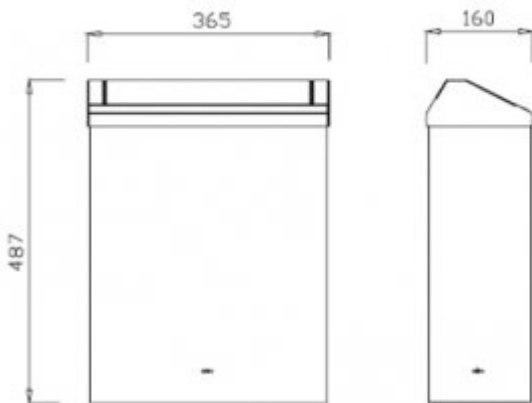

Waste bin C7525TC

- easy to use thanks to the large opening
- large capacity reduces the frequency of service
- can be attached to the wall
- has convenient hooks for attaching the trash bag

Housing	Stainless steel
Finishing	Polished
Design	Vandal-proof execution
Material	AISI 304
Dimensions	365 x 487 x 160 mm
Capacity	27 L
Includes	Mounting kit included, key included

Basket with a hinged lid made of stainless steel. Polished (gloss) finish. Vandal resistant design. Capacity: 27 L. Wall mount. The basket is equipped with hooks for securing the bag. High quality stainless steel: AISI 304, 1.2 mm.