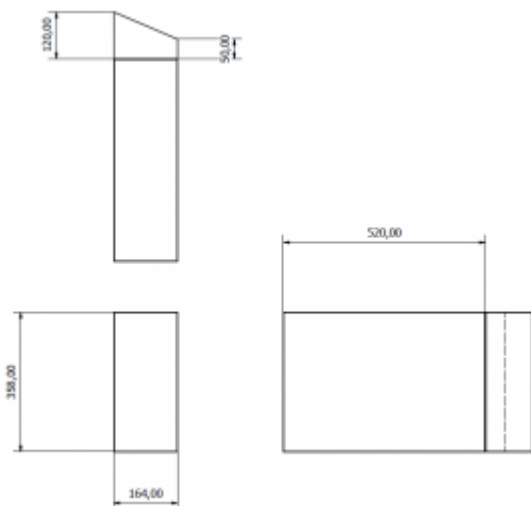

Waste bin C7528TS

- easy to use thanks to the large opening
- large capacity reduces the frequency of service
- can be attached to the wall
- has convenient hooks for attaching the trash bag

Housing	Stainless steel
Finishing	Matt
Design	Vandal-proof execution
Material	AISI 304
Lock	the key
Dimensions	370 x 675 x 175 mm
Capacity	28 L
Includes	Mounting kit included

Basket with a hinged lid made of stainless steel. Matt finish. Vandal resistant design. Capacity: 28 L. Wall mount. The basket is equipped with hooks for securing the bag. High quality stainless steel: AISI 304, 1.2 mm.