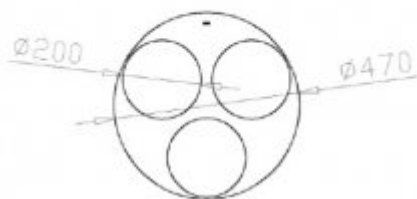

Waste bin PSX1

- very large capacity of separated chambers
- eye-catching design
- highest quality
- Inscriptions for segregation in Polish language

Housing	Stainless steel
Finishing	Matt finish, high gloss polished cover
The lid	3-hole
Material	AISI 304
Dimensions	Diameter 470 mm, height 865 mm
Assembly	To be placed on the floor
Capacity	3 x 50 L.
Includes	Mounting kit included, key included

Waste sorting bin made of stainless steel. Matte finish (polished cover). Vandal resistant design. Capacity: 3x50 L. To be placed on the floor. The basket is equipped with three separate containers for segregation in different colors. High quality stainless steel: AISI 304, 1.2 mm. Stickers with inscriptions in Polish language on the cover.