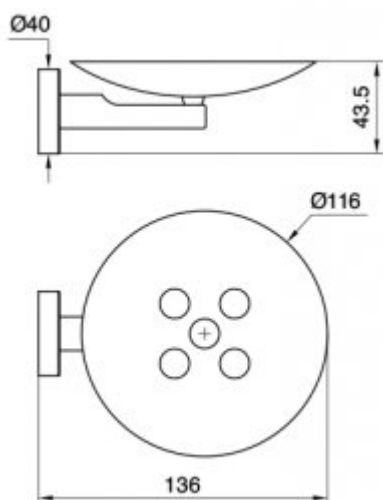

## Soap dish B542

- Made of high-class stainless steel
- Easy to clean
- Holes in a soap dish, prevent water accumulation
- Blue, yellow and red
- Vandal-resistant
- Made in EU
- Easy to montage
- CE certificate

destination	cube soap
housing	Stainless steel, 1,2 thick
finishing	blue, yellow and red
material	AISI 304
refill	from multipack
montage	wall
includes	Mounting kit

Wall-mounted soap dish. Made of stainless steel, painted with epoxide paint. Thanks to unique colors, gives a fairy-tale atmosphere to every room. Designed for kindergarten bathrooms.