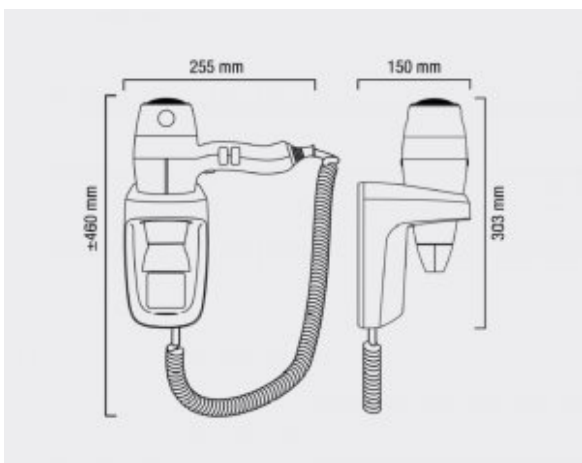

Wall mounted hair dryer R307

- The new generation of LONG-LIFE AC UNIVERSAL Motor
- Intelligent airflow technology
- Six-stage airflow / temperature control
- Removable mesh filter
- Concentrator nozzle
- Off / On button
- SECURITY heating element
- Wall bracket with ELECTROSTOP - residual current device 10mA
- Automatic safety switch On / Off

Assembly type	Wall-Mounted
Finish	White
Temperature settings	6 airflow options
ElectroStop system	Yes
Thermostat	Regulated by on / off system
Automatic safety shutdown	Yes
Loudness	59 dB(A)
Power	1200 W

- Auto-reset switch-off thermostat to prevent overheating
- Security on/off "Push" button to prevent unguarded operation
- Automatic on/off safety switch to stop operation when a hairdryer is inserted in the wall holder
- Residual current device in the wall holder (RCD)