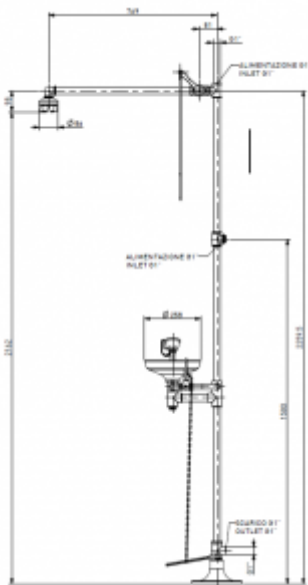

## Shower

- Emergency kit consisting of double eyelet
- With ABS plastic bowl
- Bowl operated by side lever or pedal.
- Safety shower activated by a lever.

Connection	Z: 1/2 "W: 1"
Minimum water pressure	2 bars
Design	Epoxy varnish finish
Water flow time	12 l / min