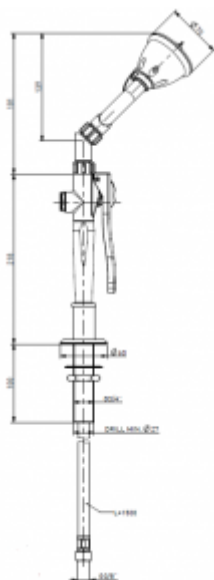

## Eyelet

- Eye wash for emergency situations
- Two heads protected with dust caps and dirt.
- 1.5 m flexible hose.
- Operated with a lever.

Connection	3/8 "
Minimum water pressure	2 bars
Design	Epoxy varnish finish
Water flow time	12 l / min

Double eyelet, attached to the top.