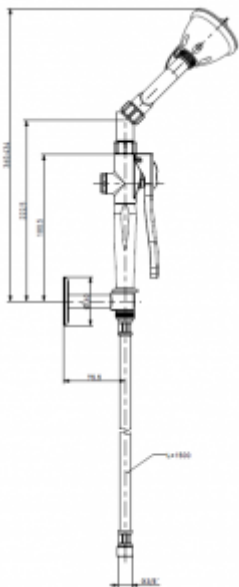

Eyelet

- Eye wash for emergency situations
- Two heads protected with dust caps and dirt.
- 1.5 m flexible hose.
- Operated with a lever.

Connection	3/8 "
Minimum water pressure	2 bars
Design	Epoxy varnish finish
Water flow time	12 l / min

Double eyelet, attached to the wall.