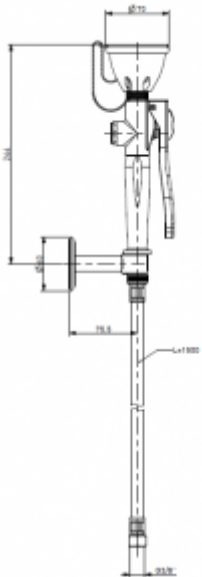

Eyelet

- Eye wash for emergency situations
- One head is protected by dust caps and dirt.
- 1.5 m flexible hose.
- Operated with a lever.

Connection	3/8 "
Minimum water pressure	2 bars
Design	Epoxy varnish finish
Water flow time	6 l / min

Single eyelet, straight, attached to the wall.