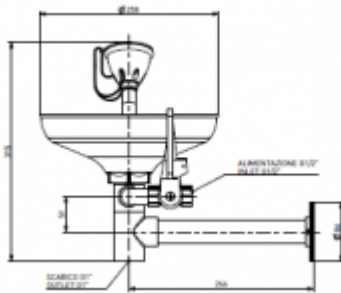

## Eyelet

- Eye wash for emergency situations.
- With drain pan.
- Two heads protected with dust caps and dirt.
- Operated with a convenient lever.

Connection	:1/2 "W: 1"
Minimum water pressure	2 bars
Design	Epoxy varnish finish
Water flow time	12 l / min

Double eyelet with a bowl made of high quality ABS plastic. Wall mounted. Operated with a side lever.