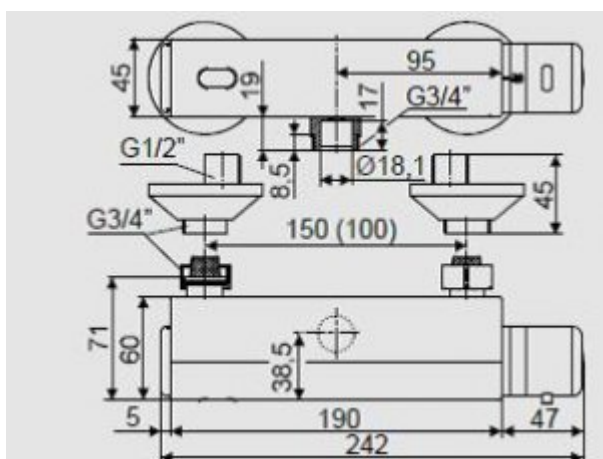

## Electric panel 3401B

- Powered by CRP2 6V battery
- Solid brass body, covered in chrome
- Effective look
- START/STOP sensor
- Automatic flush
- Vandal-resistant
- Durability and reliability
- Made in EU
- Easy to use and montage
- PZH and CE certificate

Power	CRP2 6V battery
Connector	2 x 1/2"
Mixer	thermostatic
Design	Vandal-resistant- stainless steel
Water time flow	20 sec.
Start	START/STOP
Sensor range	7 cm
Contains	Shower panel with spout and electronic, montage kit. Does not contain CRP2 6V battery