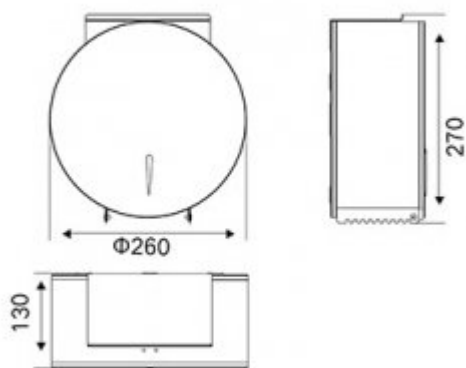

Paper tray C7402SX

- vandal resistant construction
- smooth edges
- lid closed with a key
- standard size toilet paper
- window for viewing the amount of paper remaining

Housing	Stainless steel
Finishing	polished
Design	Vandal-proof execution
Material	AISI 304
Lock	the key
Dimensions	260 * 130 * 270mm
Window	Yes
Capacity	1 roll
Includes	Mounting kit included, key included

Toilet paper dispenser made of stainless steel. Matte finish. Capacity: 1 roll. Lockable with a key. Vandal. It has a window for viewing the remaining amount of paper.