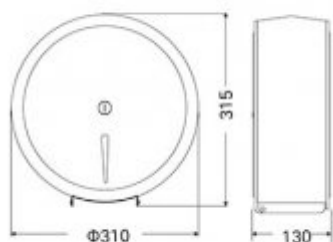

Paper tray C7403

- high performance
- vandal resistant construction
- ground edges
- locked with a key
- fit standard jumbo toilet paper rolls
- window for viewing the amount of paper remaining

Housing	Stainless steel
Finishing	Matt
Design	Vandal-proof execution
Material	AISI 304
Lock	the key
Dimensions	310 x 315 x 130 mm
Window	Yes
Capacity	1 roll up to 300 mm in diameter
Includes	Mounting kit included, key included

Toilet paper dispenser made of stainless steel. Matte finish. Capacity: 1 roll up to 300mm in diameter. Lockable with a key. Vandal. It has a window for viewing the remaining amount of paper.