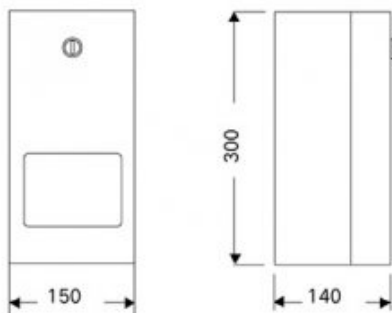

Paper feed for 2 rolls C7407C

- classic shapes
- vandal resistant construction
- ground edges
- locked with a key
- fit standard mini-jumbo toilet paper rolls
- window for viewing the amount of paper remaining

Housing	Stainless steel
Finishing	Polished
Design	Vandal-proof execution
Material	AISI 304
Lock	the key
Dimensions	150x 300 x 140 mm
Window	Yes
Capacity	2 standard paper rolls
Includes	Mounting kit included, key included

Toilet paper dispenser made of stainless steel. Polished finish. Capacity: 2 standard paper rolls. Lockable with a key. Vandal. It has a window for viewing the remaining amount of paper.