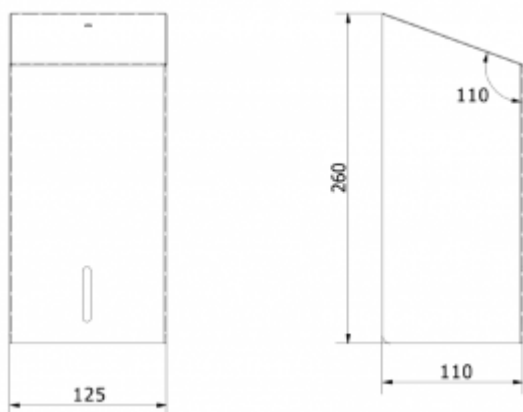

## Paper feed in sheets C7406C

- classic shapes
- vandal resistant construction
- ground edges
- locked with a key
- standard paper sheets match
- window for viewing the amount of paper remaining

Finishing	C7406C gloss, C7406S matt
Design	Vandal-proof execution
Material	Stainless steel AISI 304
Lock	the key
Dimensions	125x260x110 mm
Window	Yes
Capacity	300 sheets of toilet paper
Includes	Mounting kit included, key included

Toilet paper dispenser in sheets made of stainless steel. Matte finish. Capacity: 400 sheets. Lockable with a key. Vandal. It has a window for viewing the remaining amount of paper.