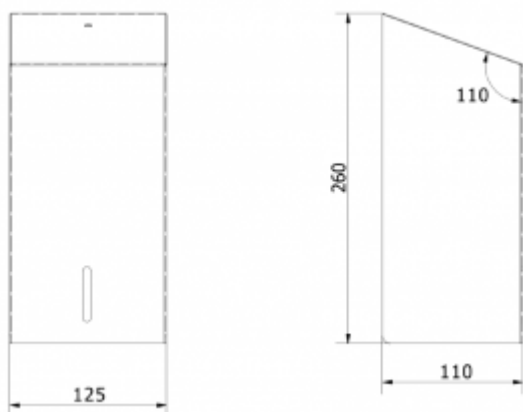

Paper feed in sheets C7406C

- classic shapes
- vandal resistant construction
- ground edges
- locked with a key
- standard paper sheets match
- window for viewing the amount of paper remaining

Finishing	C7406C gloss, C7406S matt
Design	Vandal-proof execution
Material	Stainless steel AISI 304
Lock	the key
Dimensions	125x260x110 mm
Window	Yes
Capacity	300 sheets of toilet paper
Includes	Mounting kit included, key included

Toilet paper dispenser in sheets made of stainless steel. Matte finish. Capacity: 400 sheets. Lockable with a key. Vandal. It has a window for viewing the remaining amount of paper.