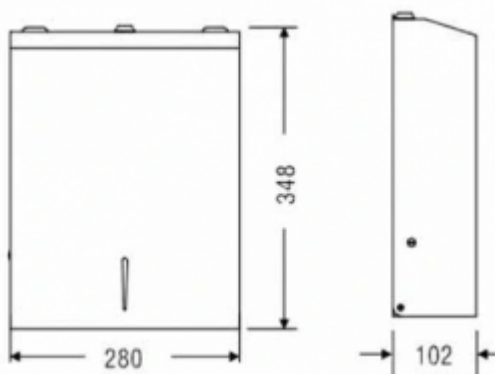

## Towel dispenser C7102A

- Eye-catching design
- Classic shapes
- Vandal resistant construction
- Ground edges
- Locked with a key
- Standard paper towels fit
- The window for viewing the amount of paper remaining

Material	Stainless steel AISI 304
Finishing	Black
Design	Vandal-proof execution
Lock	Key
Dimensions	280 x 345 x 102 mm
Window	Tak
Capacity	400/600 towels capacity
Includes	Mounting kit included, key included

Paper towel dispenser made of stainless steel. Black finish. Capacity: 400-600 ZZ folded towels. Lockable with a key. Ground edges. Distribution: 1 paper towel. It has a window for viewing the remaining amount of paper.