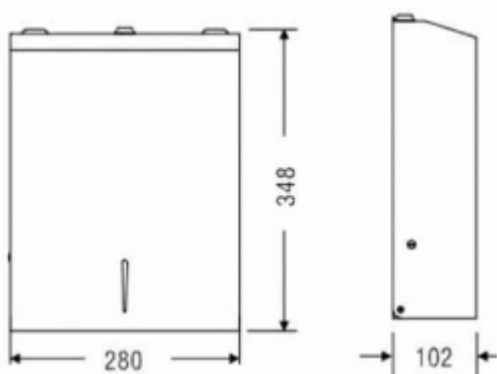

Towel dispenser C7102C

- eye-catching design
- classic shapes
- vandal resistant construction
- ground edges
- locked with a key
- standard paper towels fit
- window for viewing the amount of paper remaining

Housing	Stainless steel
Finishing	polished
Design	Vandal-proof execution
Material	AISI 304
Lock	Key
Dimensions	280 x 345 x 102 mm
Window	Tak
Capacity	400/600 towels capacity
Includes	Mounting kit included, key included

Paper towel dispenser made of stainless steel. Polished finish. Capacity: 400-600 ZZ folded towels. Lockable with a key. Ground edges. Distribution: 1 paper towel. It has a window for viewing the remaining amount of paper.