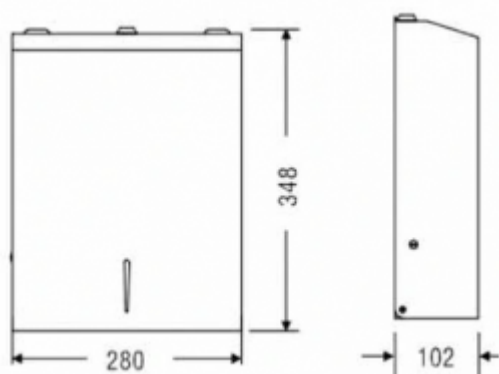

Towel dispenser C7102S

- eye-catching design
- classic shapes
- vandal resistant construction
- ground edges
- locked with a key
- standard paper towels fit
- window for viewing the amount of paper remaining

Housing	Stainless steel
Finishing	Matt
Design	Vandal-proof execution
Material	AISI 304
Lock	Key
Dimensions	280 x 345 x 102 mm
Window	Tak
Capacity	400/600 towels capacity
Includes	Mounting kit included, key included

Paper towel dispenser made of stainless steel. Matte finish. Capacity: 400-600 ZZ folded towels. Lockable with a key. Ground edges. Distribution: 1 paper towel. It has a window for viewing the remaining amount of paper.