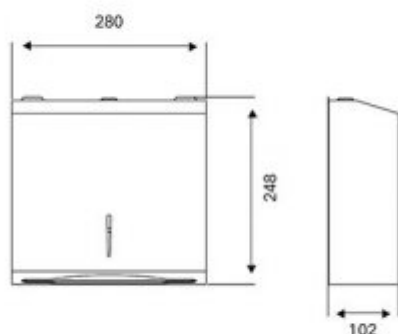

## Towel dispenser C7103S

- small dimensions
- classic shapes
- vandal resistant construction
- ground edges
- locked with a key
- standard paper towels fit
- window for viewing the amount of paper remaining

Housing	Stainless steel
Finishing	Matt
Design	Vandal-proof execution
Material	AISI 304
Lock	Key
Dimensions	280 x 248 x 102 mm
Window	yes
Capacity	300/400 towels
Includes	Mounting kit included, key included

Paper towel dispenser made of stainless steel. Matte finish. Capacity: 300-400 ZZ folded towels. Lockable with a key. Ground edges. Distribution: 1 paper towel. It has a window for viewing the remaining amount of paper.