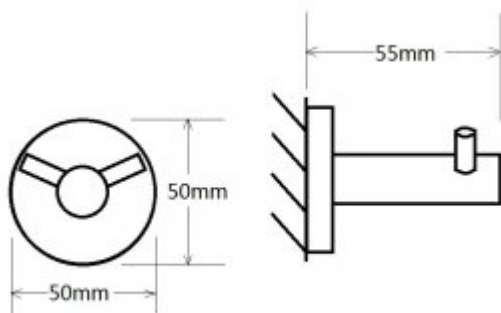

## Bathroom hanger H2

- modern design
- great workmanship
- simple assembly
- long-lasting performance

Material	Stainless steel AISI 304
Finish	Polished or matte
Dimensions	50 x 55 mm
Assembly	Wall

Double bathroom hanger. Mounted to the wall with screws. Made of stainless steel. Finish: matte or polished (gloss).