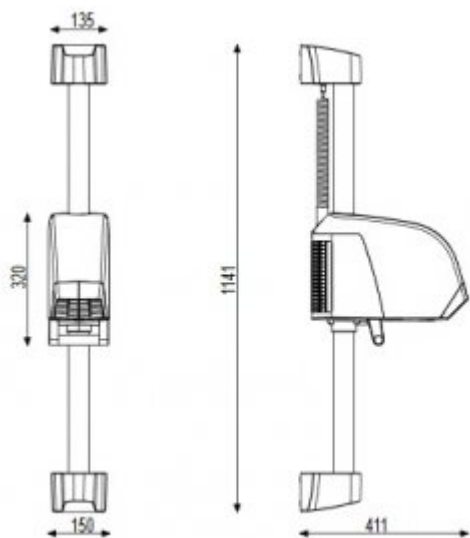

## Pool dryer on crane VENTO

- Average volume
- Height adjustment
- Mounting kit included.
- You can order a dryer also in red or blue, please contact our sales department

Material	ABS
Weight	approx. 7 KG
Color	White
Max power	2000W
Total dimension	1141 x 411cm

Pool dryer, on a crane. The guide allows us to adjust its height, in addition, the dryer can be rotated 180 degrees. Very easy to install. Volume 70 DB. Strong ABS plastic housing

**POWER: 2000 W**