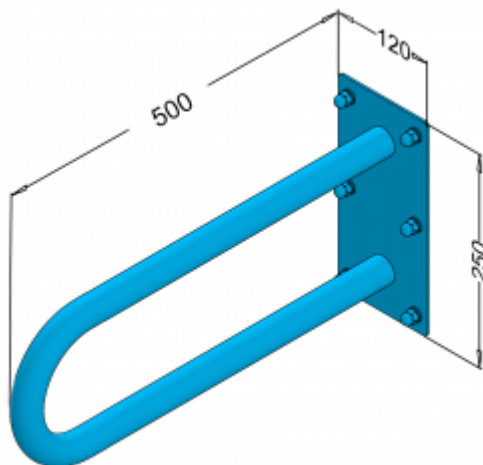

Arched fixed railing for people with disabilities 50cm PSP 650S

- Stainless steel cap nuts
- Corrosion-resistant
- Mounting kit included
- Easy to clean

Material	AISI 304 stainless steel
finish	Gloss
Handrail type	Tilting, arched, wall mouted
Handrail length	500 mm
Tube diameter	Ø 32 mm
The wall thickness :	1,5 mm
Maximum capacity	180 kg
Hole diameter	Ø 10 mm
Number of fixing holes:	6
Includes	8x100 mm screws, 12x100 mm plugs

Arch fixed wall for disabled people, length 500 mm. general-purpose, made of polished stainless steel tube or matt 32 mm diameter. We use this type of handrail in the washbasin, shower, and toilet area.