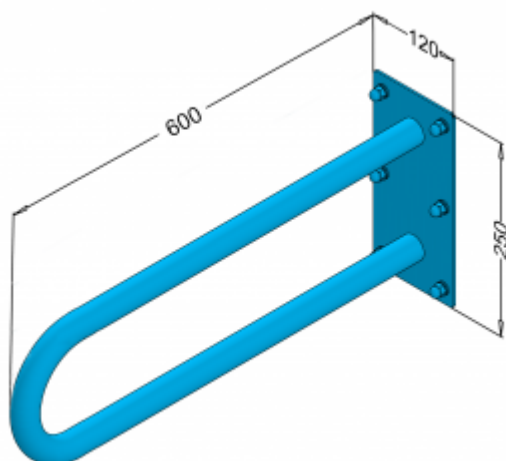

Arched fixed railing for people with disabilities 60cm PSP 660S

- Stainless steel cap nuts
- Corrosion-resistant
- Mounting kit included
- Easy to clean

Material	AISI 304 stainless steel
finish	Gloss
Handrail type	Tilting, arched, wall mouted
Handrail length	600 mm
Tube diameter	Ø 32 mm
The wall thickness :	1,5 mm
Maximum capacity	180 kg
Hole diameter	Ø 10 mm
Number of fixing holes:	6
Includes	8x100 mm screws, 12x100 mm plugs

Arch fixed wall for disabled people, length 600 mm. general-purpose, made of polished stainless steel tube or matt 32 mm diameter. We use this type of handrail in the washbasin, shower, and toilet area.