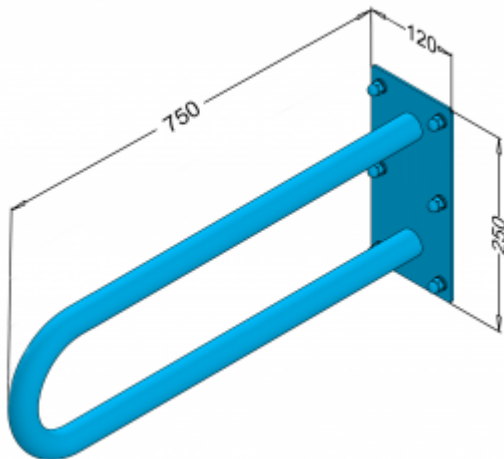

Fixed arched bar for disabled people 75cm PSP 675S

- Stainless steel cap nuts
- Corrosion-resistant
- Mounting kit included
- Easy to clean

Material	AISI 304 stainless steel
finish	Gloss
Handrail type	Fixed, arched, wall
Handrail length	750 mm
Tube diameter	Ø 32 mm
The wall thickness :	1,5 mm
Maximum capacity	180 kg
Hole diameter	Ø 10 mm
Number of fixing holes:	6
Includes	8x100 mm screws, 12x100 mm plugs

Arch fixed wall for disabled people, length 750 mm. general-purpose, made of polished or matt stainless steel tube 32 mm diameter. We use this type of handrail in the washbasin, shower, and toilet area.