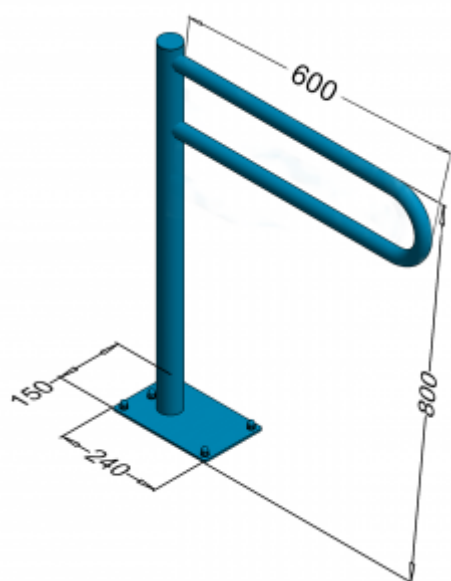

Handrail for disabled arched fixed floor 60cm PSP 760S

- Two finishing options available: glossy (PSP 760S) or mat (PSM 760S)
- Smooth edges to prevent accidental catching and cuts
- Maximum lifting capacity of 120 kg
- Made of AISI 304 stainless steel, resistant to corrosion, rust and some acids
- Can be installed in rooms exposed to moisture
- Mounting kit included
- Stainless steel cap nuts
- Easy to clean
- Certificate of the Polish Institute of Hygiene
- CE declaration of conformity
- National Declaration of Performance

Material	AISI 304 stainless steel
Finish	Gloss (PSP 760S) or Mat (PSM 760S)
Handrail type	Fixed, arched, floor
Handrail length	600 mm
Tube diameter	Ø 32 mm
The wall thickness	1,5 mm
Maximum capacity	120 kg
Hole diameter	Ø 12 mm
Number of fixing holes	7
Includes	8x100 mm screws, 12x100 mm plugs

Fixed arched floor railing for disabled people, length 600 mm, general-purpose, made of polished or matt stainless steel tube 32 mm diameter. We use this type of handrail in the washbasin, shower, and toilet area.

The steel handrail 760 is available in two finishes:

- glossy (PSP 760S)
- in the mat (PSM 760S)

Moreover, the presented handrail comes with a mounting kit (including, among others, screws, washers, wall plugs, plugs), as well as a user manual and a warranty card. The offered handrails are certified by the Polish Institute of Hygiene, CE Declaration of Conformity and the National Declaration of Performance.