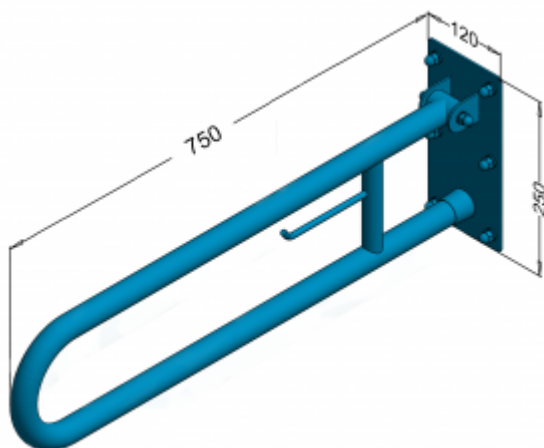

Arched and tilted handrail for 75cm paper PSP 675P

- Stainless steel cap nuts
- Corrosion-resistant
- Mounting kit included
- Easy to clean

Material	AISI 304 stainless steel
finish	Gloss
Handrail type	Tilting, arched, wall-mounted with space for a spare roll of paper
Handrail length	750 mm
Tube diameter	Ø 32 mm
The wall thickness :	1,5 mm
Maximum capacity	180 kg
Hole diameter	Ø 12 mm
Number of fixing holes:	6
Includes	8x100 mm screws, 12x100 mm plugs

Tilting arch handrail with a place for toilet paper for disabled people, length 750 mm, general-purpose, made of polished stainless steel tube or matte 32 mm diameter. We use this type of handrail in the wc area.