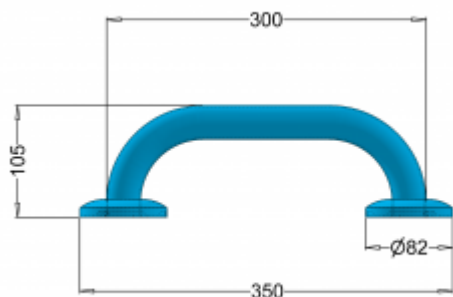

Handrail for disabled people 30cm PSP 333

- Two finishing options available: gloss (PSP 333) or mat (PSM 333)
- Smooth edges to prevent accidental catching and injury
- Masking rosettes with a click system
- Maximum lifting capacity of 120 kg
- Made of AISI 304 stainless steel
- Resistant to moisture, corrosion, rust and some acids
- Mounting kit included
- Easy to clean
- Certificate of the Polish Institute of Hygiene
- CE declaration of conformity
- National Declaration of Performance

| | |
|-------------------------|-------------------------------------|
| Material | AISI 304 stainless steel/ AISI 304L |
| finish | Gloss (PSP 333) or Mat (PSM 333) |
| Handrail type | Straight |
| Handrail length | 300 mm |
| Tube diameter | Ø 32 mm |
| The wall thickness : | 1,5 mm |
| Maximum capacity | 120 kg |
| Hole diameter | Ø 7x15 mm |
| Number of fixing holes: | 6 |
| Includes | 6x70mm screws, 8x65mm pins |

Product guarantee for practical competence, access to the area and the washbasin, shower toilet. Straight handrails can be a tool not only in bathrooms but also wherever there is one - as long as the assembly area has been appropriately needed. The 333 handrail is made of AISI304 steel and is available in two surface variants (satin or polished finish).

The handrail 333 is made of a 32 mm tube. Its length is up to 300 mm, and the maximum load capacity is up to 120 kg. It is adapted for wall mounting through masking rosettes with a block system. Moreover, thanks to the click system, the rosettes can be attached without the use of mounting glue.