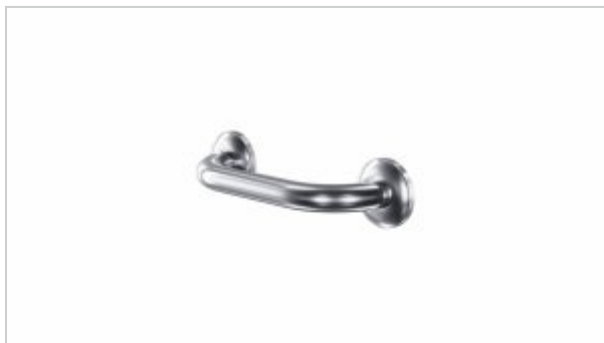

Handrail for disabled people 30cm PSP 333

- Two finishing options available: gloss (PSP 333) or mat (PSM 333)
- Smooth edges to prevent accidental catching and injury
- Masking rosettes with a click system
- Maximum lifting capacity of 120 kg
- Made of AISI 304 stainless steel
- Resistant to moisture, corrosion, rust and some acids
- Mounting kit included
- Easy to clean
- Certificate of the Polish Institute of Hygiene
- CE declaration of conformity
- National Declaration of Performance

| | |
|-------------------------|-------------------------------------|
| Material | AISI 304 stainless steel/ AISI 304L |
| finish | Gloss (PSP 333) or Mat (PSM 333) |
| Handrail type | Straight |
| Handrail length | 300 mm |
| Tube diameter | Ø 32 mm |
| The wall thickness : | 1,5 mm |
| Maximum capacity | 120 kg |
| Hole diameter | Ø 7x15 mm |
| Number of fixing holes: | 6 |
| Includes | 6x70mm screws, 8x65mm pins |

Product guarantee for practical competence, access to the area and the washbasin, shower toilet. Straight handrails can be a tool not only in bathrooms but also wherever there is one - as long as the assembly area has been appropriately needed. The 333 handrail is made of AISI304 steel and is available in two surface variants (satin or polished finish).

The handrail 333 is made of a 32 mm tube. Its length is up to 300 mm, and the maximum load capacity is up to 120 kg. It is adapted for wall mounting through masking rosettes with a block system. Moreover, thanks to the click system, the rosettes can be attached without the use of mounting glue.