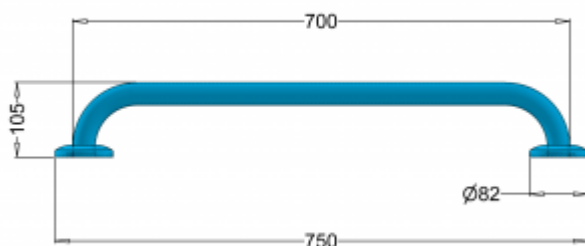

## Handrail for disabled people 70cm PSP 777

- Two finishing options available: gloss (PSP 777) or mat (PSM 777)
- Smooth edges to prevent accidental catching and injury
- Masking rosettes with a click system
- Maximum lifting capacity of 180 kg
- Made of AISI 304 stainless steel
- Resistant to moisture, corrosion, rust and some acids
- Mounting kit included
- Easy to clean
- Certificate of the Polish Institute of Hygiene
- CE declaration of conformity
- National Declaration of Performance

Material	AISI 304 stainless steel
finish	Gloss (PSP 777) or Mat (PSM 777)
Handrail type	Straight
Handrail length	700 mm
Tube diameter	Ø 32 mm
The wall thickness :	1,5 mm
Maximum capacity	180 kg
Hole diameter	Ø 8 mm
Number of fixing holes:	6
Includes	6x70mm screws, 8x65mm pins

Product guarantee for practical competence, access to the area and the washbasin, shower toilet. Straight handrails can be a tool not only in bathrooms but also wherever there is one - as long as the assembly area has been appropriately needed. The 777 handrail is made of AISI304 steel and is available in two surface variants (satin or polished finish).

The handrail 777 is made of a 32 mm tube. Its length is up to 700 mm, and the maximum load capacity is up to 180 kg. It is adapted for wall mounting through masking rosettes with a block system. Moreover, thanks to the click system, the rosettes can be attached without the use of mounting glue.