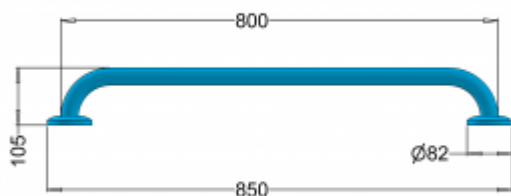

## Handrail for disabled people 80cm PSP 888

- Two finishing options available: gloss (PSP 888) or mat (PSM 888)
- Smooth edges to prevent accidental catching and injury
- Masking rosettes with a click system
- Maximum lifting capacity of 180 kg
- Made of AISI 304 stainless steel
- Resistant to moisture, corrosion, rust and some acids
- Mounting kit included
- Easy to clean
- Certificate of the Polish Institute of Hygiene
- CE declaration of conformity
- National Declaration of Performance

Material	AISI 304 stainless steel
finish	Gloss (PSP 888) or Satin (PSM 888)
Handrail type	Straight
Handrail length	800 mm
Tube diameter	Ø 32 mm
The wall thickness :	1,5 mm
Maximum capacity	180 kg
Hole diameter	Ø 8 mm
Number of fixing holes:	6
Includes	6x70mm screws, 8x65mm pins

Product guarantee for practical competence, access to the area and the washbasin, shower toilet. Straight handrails can be a tool not only in bathrooms but also wherever there is one - as long as the assembly area has been appropriately needed. The 888 handrail is made of AISI304 steel and is available in two surface variants (satin or polished finish).

The handrail 888 is made of a 32 mm tube. Its length is up to 800 mm, and the maximum load capacity is up to 180 kg. It is adapted for wall mounting through masking rosettes with a block system. Moreover, thanks to the click system, the rosettes can be attached without the use of mounting glue.