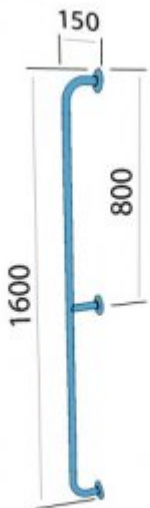

Handrail for disabled straight vertical 160cm PSP 430

- Masking rosettes with a click system
- Corrosion-resistant
- Mounting kit included
- Easy to clean

Material	AISI 304 stainless steel
finish	Gloss
Handrail type	Straight
Handrail length	1600 mm
Tube diameter	Ø 32 mm
The wall thickness :	1,5 mm
Maximum capacity	120 kg
Hole diameter	Ø 8 mm
Number of fixing holes:	6
Includes	6x65mm screws, 8x65mm pins

Handrails for disabled persons, straight 1600 mm long, general-purpose, made of polished stainless steel tube or matt 32 mm diameter. We use this type of handrail in the washbasin, shower, and toilet area. The distance of the handrail from the wall to the center of the tube is 90 mm. The handles are equipped with masking rosettes with a click system, which allows mounting the masking rosette without the use of mounting glue.