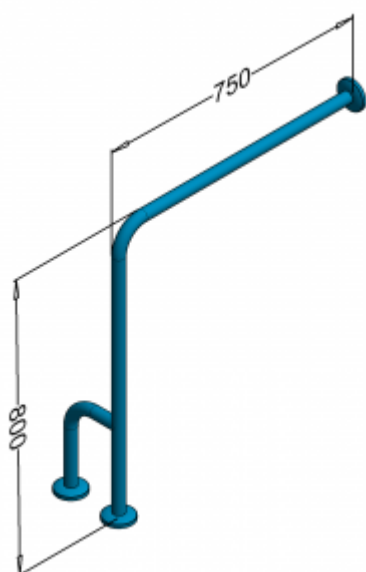

Handrail for the disabled wall floor right 75 / 80cm PSP 177P

- Two finishing options available: gloss (PSP 177P) or mat (PSM 177P)
- Smooth edges to prevent accidental catching and injury
- Maximum lifting capacity of 180 kg
- Made of AISI 304 stainless steel, resistant to corrosion, rust, and some acids
- Can be installed in rooms exposed to moisture
- The mounting kit included masking rosettes with a snap system
- Easy to clean Certificate of the Polish Institute of Hygiene
- CE declaration of conformity
- National Declaration of Performance

Material	AISI 304 stainless steel
Finish	Gloss (PSP 177P) or mat (PSM 177P)
Handrail type	Wall and floor right
Handrail length	750x800 mm
Tube diameter	Ø 32 mm
The wall thickness :	1,5 mm
Maximum capacity	180 kg
Hole diameter	Ø 8 mm
Number of fixing holes:	9
Includes	6x65 mm screws, 8x65 mm plugs

Right wall and floor mounted handrail for disabled people, length 750x800mm, general purpose, made of polished stainless steel tube or matt 32 mm diameter. We use this type of handrail in the washbasin, shower and toilet area. The handles are equipped with masking rosettes with a click system, which allows mounting the masking rosette without the use of mounting glue.