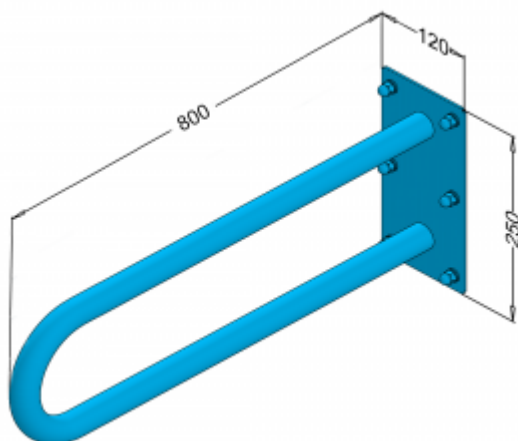

## Fixed railing for disabled people 80 PSP 680S

- Stainless steel cap nuts
- Corrosion-resistant
- Mounting kit included
- Easy to clean

Material	AISI 304 stainless steel
finish	Gloss
Handrail type	Fixed, arched, wall
Handrail length	800 mm
Tube diameter	Ø 32 mm
The wall thickness :	1,5 mm
Maximum capacity	180 kg
Hole diameter	Ø 10 mm
Number of fixing holes:	6
Includes	8x100 mm screws, 12x100 mm plugs

Arch fixed wall for disabled people, length 800 mm. general-purpose, made of polished stainless steel tube or matt 32 mm diameter. We use this type of handrail in the washbasin, shower and toilet area.