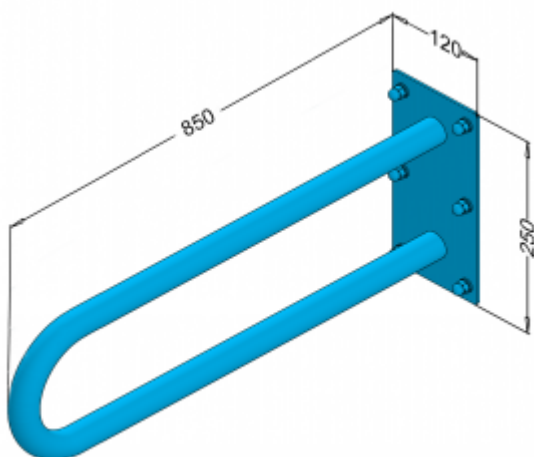

Fixed railing for disabled people 85 PSP 685S

- Stainless steel cap nuts
- Corrosion-resistant
- Mounting kit included
- Easy to clean

Material	AISI 304 stainless steel
finish	Gloss
Handrail type	Fixed, arched, wall
Handrail length	850 mm
Tube diameter	Ø 32 mm
The wall thickness :	1,5 mm
Maximum capacity	180 kg
Hole diameter	Ø 10 mm
Number of fixing holes:	6
Includes	8x100 mm screws, 12x100 mm plugs

Arch fixed wall for disabled people, length 600 mm. general purpose, made of polished stainless steel tube or matt 32 mm diameter. We use this type of handrail in the washbasin, shower and toilet area.