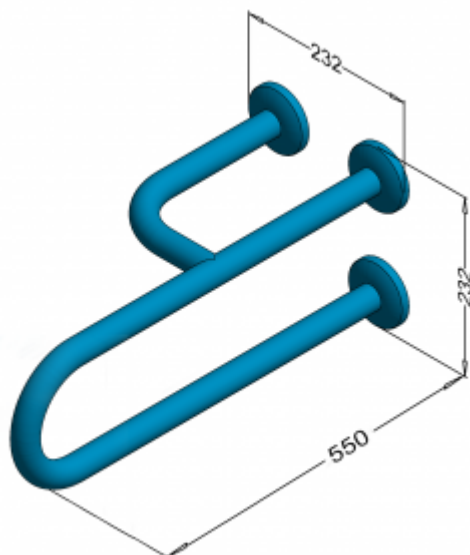

Handrail for disabled basin tripod left 55cm PSP 155L

- Masking rosettes with a click system
- Corrosion-resistant
- Mounting kit included
- Easy to clean

Material	AISI 304 stainless steel
Finish	Gloss
Handrail type	Basin left
Handrail length	550 mm
Tube diameter	Ø 32 mm
The wall thickness :	1,5 mm
Maximum capacity	150 kg
Hole diameter	Ø 7 mm
Number of fixing holes:	9
Includes	6x65 mm screws, 8x65 mm plugs

Left basin handrail for disabled people, 550 mm long, general-purpose, made of polished or matt stainless steel tube, 32 mm diameter. We use this type of handrail in the washbasin. The handles are equipped with masking rosettes with a click system, which allows mounting the masking rosette without the use of mounting glue.