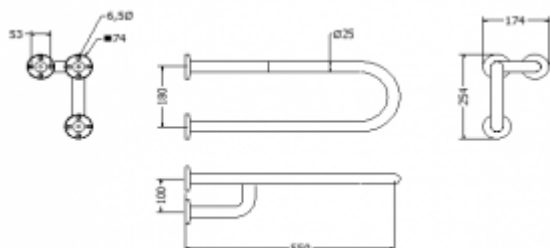

## Handrail for disabled basin tripod left 55cm PTP 155L

- Masking rosettes with a click system
- Corrosion-resistant
- Mounting kit included
- Easy to clean

Material	AISI 304 stainless steel
Handrail type	Basin left
Handrail length	550 mm
Tube diameter	Ø 25 mm
The wall thickness :	1,5 mm
Maximum capacity	120 kg
Hole diameter	Ø 8 mm
Number of fixing holes:	9
Includes	6x65 mm screws, 8x65 mm plugs

Left basin handrail for disabled people, 550 mm long, general-purpose, made of stainless steel tube, 25 mm diameter. We use this type of handrail in the washbasin. The handles are equipped with masking rosettes with a click system, which allows mounting the masking rosette without the use of mounting glue.