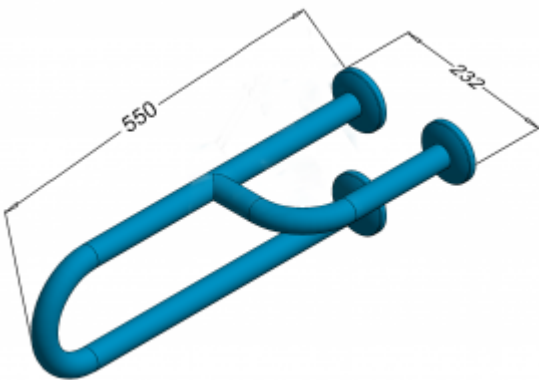

Handrail for disabled basin tripod right 55cm PSP 155P

- Masking rosettes with a click system
- Corrosion resistant
- Mounting kit included
- Easy to clean

Material	AISI 304 stainless steel
finish	Gloss
Handrail type	Basin right
Handrail length	550 mm
Tube diameter	Ø 32 mm
The wall thickness :	1,5 mm
Maximum capacity	150 kg
Hole diameter	Ø 7 mm
Number of fixing holes:	9
Includes	6x65 mm screws, 8x65 mm plugs

Right basin handrail for disabled people, 550 mm long, general purpose, made of polished or matt stainless steel tube , 32 mm diameter. We use this type of handrail in the wash basin. The handles are equipped with masking rosettes with a click system, which allows mounting the masking rosette without the use of mounting glue.