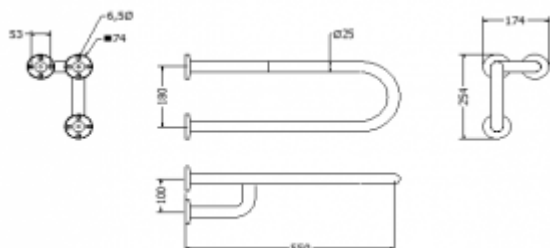

Handrail for disabled basin tripod right 55cm PTP 155P

- Masking rosettes with a click system
- Corrosion-resistant
- Mounting kit included
- Easy to clean

Material	AISI 304 stainless steel
Handrail type	Basin right
Handrail length	550 mm
Tube diameter	Ø 25 mm
The wall thickness :	1,5 mm
Maximum capacity	120 kg
Hole diameter	Ø 8 mm
Number of fixing holes:	9
Includes	6x65 mm screws, 8x65 mm plugs

Right basin handrail for disabled people, 550 mm long, general-purpose, made of stainless steel tube, 25 mm diameter. We use this type of handrail in the washbasin. The handles are equipped with masking rosettes with a click system, which allows mounting the masking rosette without the use of mounting glue.