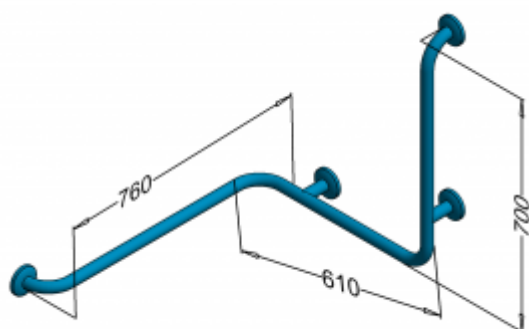

Handrail for the disabled left hand shower 70/61 / 75cm PSP PSP 135L

- Two finishing options available: gloss (PSP 136) or mat (PSM 136)
- Maximum lifting capacity of 180 kg
- Made of AISI 304 stainless steel, resistant to corrosion, rust, and some acids
- Can be installed in rooms exposed to moisture
- The mounting kit included masking rosettes with a snap system
- Easy to clean

Material	AISI 304 stainless steel
finish	Gloss
Handrail type	left Bathtub shower
Handrail length	760x610x700 mm
Tube diameter	Ø 32 mm
The wall thickness :	1,5 mm
Maximum capacity	180 kg
Hole diameter	Ø 7 mm
Number of fixing holes:	12
Includes	6x65 mm screws, 8x65 mm plugs

Left-hand shower handrail for people with disabilities 760x610x700mm long, general-purpose, made of polished or matt stainless steel 32 mm diameter. We use this type of handrail in the shower area. The handles are equipped with masking rosettes with a click system, which allows mounting the masking rosette without the use of mounting glue.