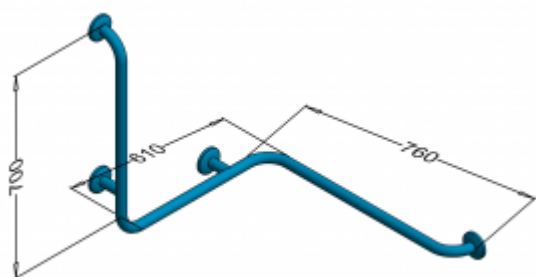

## Handrail for the disabled, bathtub and shower right 70/61 / 75cm PSP 135P

- Two finishing options available: gloss (PSP 136) or mat (PSM 136)
- Maximum lifting capacity of 180 kg
- Made of AISI 304 stainless steel, resistant to corrosion, rust, and some acids
- Can be installed in rooms exposed to moisture
- The mounting kit included masking rosettes with a snap system
- Easy to clean

Material	AISI 304 stainless steel
Finish	Gloss (PSP 135P) or mat (PSM 135P)
Handrail type	Right Bathtub shower
Handrail length	700x610x760 mm
Tube diameter	Ø 32 mm
The wall thickness :	1,5 mm
Maximum capacity	180 kg
Hole diameter	Ø 7 mm
Number of fixing holes:	12
Includes	6x65 mm screws, 8x65 mm plugs

Right-hand shower handrail for people with disabilities 700x610x760mm long, general-purpose, made of polished or matt stainless steel 32 mm diameter. We use this type of handrail in the shower area. The handles are equipped with masking rosettes with a click system, which allows mounting the masking rosette without the use of mounting glue.